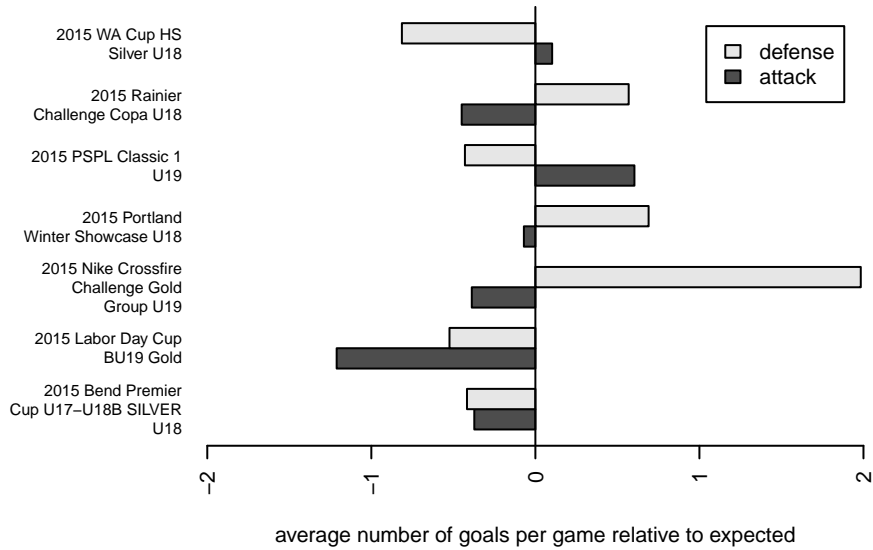

Venues played:
 2015 Rainier Challenge Copa U18
 2015 Nike Crossfire Challenge Gold Group U19
 2015 Bend Premier Cup U17-U18B SILVER U19
 2015 Labor Day Cup BU19 Gold
 2015 PSPL Classic 1 U19
 2015 WA Cup HS Silver U18
 2015 Portland Winter Showcase U18

**attack and defense variance (black dot)
relative to other teams
and top 10 in region**

**attack and defense rating
relative to others at age
and all opponents in last 13 months**

Performance relative to 13 month average