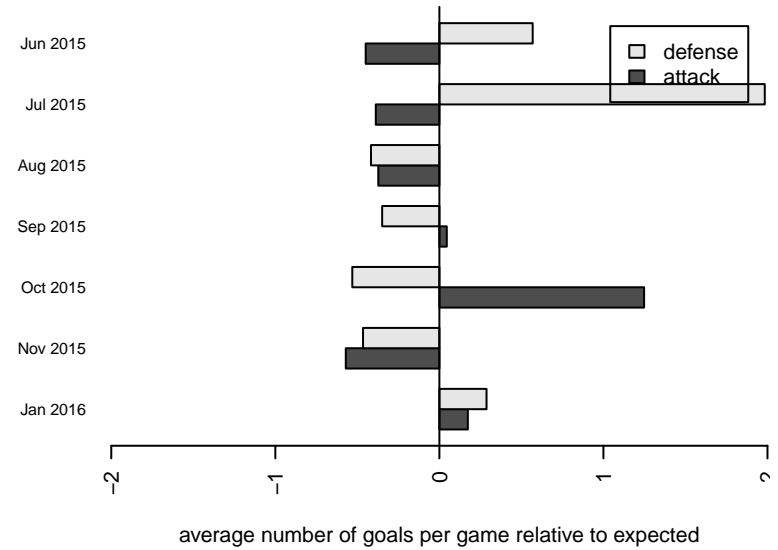

Performance relative to 13 month average