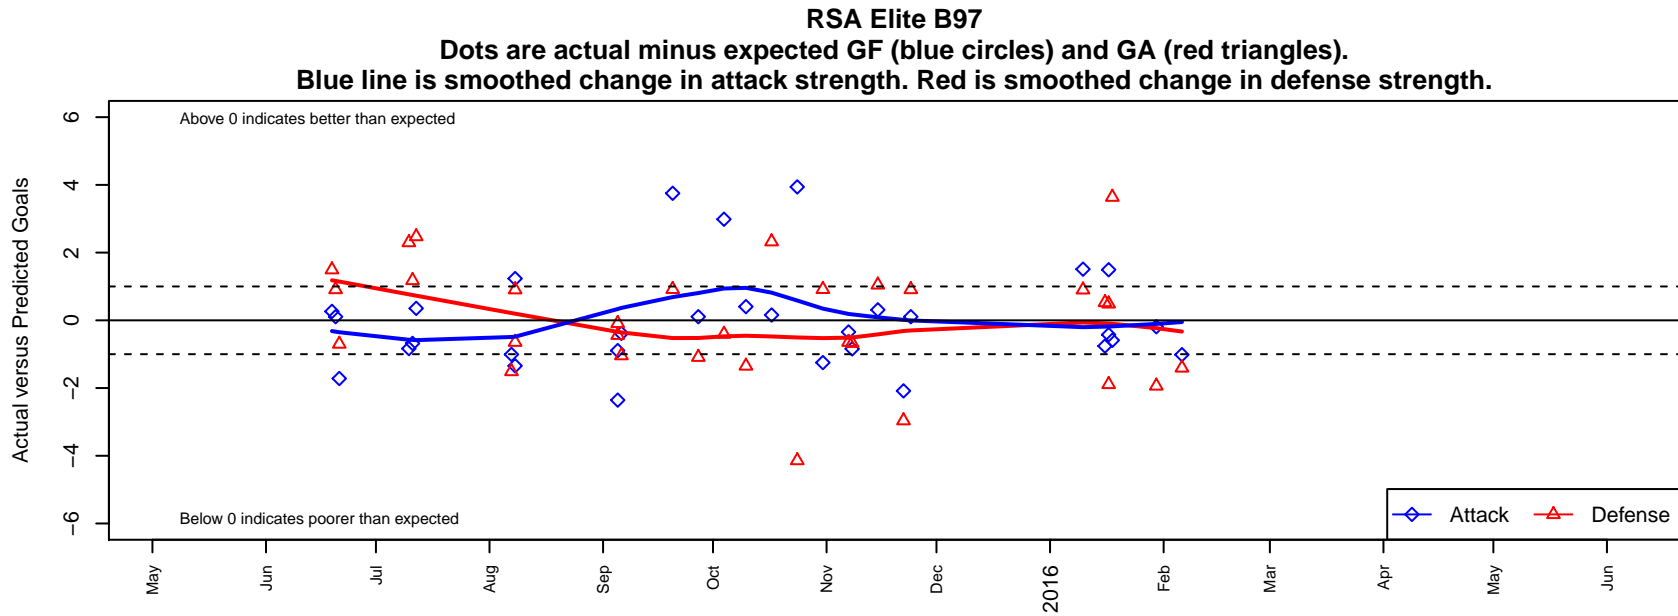

RSA Elite B97

RSA Elite
 Puyallup, WA
 B97 total strength=1465
 attack=14.45 defense=6.93
 fall league = PSPL Classic 1 U19
 notes= Heather 2013; Hanson 2014-5

alt names used:
 RAINIER SOCCER ALLIANCE ELITE (WA)
 RSA Elite B97 Hanson
 RAINIER SOCCER ALLIANCE RSA ELITE B97
 RSA Elite B97 Hanson

**attack and defense variance (black dot)
relative to other teams
and top 10 in region**

**attack and defense rating
relative to others at age
and all opponents in last 13 months**

Performance relative to 13 month average