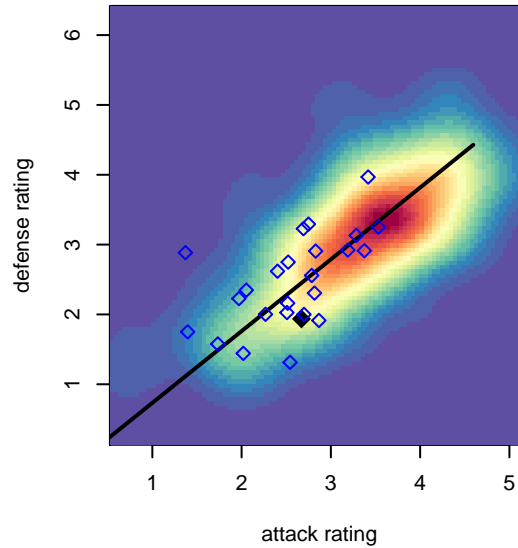

RSA Elite B97

RSA Elite
 Puyallup, WA
 B97 total strength=1465
 attack=14.45 defense=6.93
 fall league = PSPL Classic 1 U19
 notes= Heather 2013; Hanson 2014-5

alt names used:
 RAINIER SOCCER ALLIANCE ELITE (WA)
 RSA Elite B97 Hanson
 RAINIER SOCCER ALLIANCE RSA ELITE B97
 RSA Elite B97 Hanson

**attack and defense variance (black dot)
relative to other teams
and top 10 in region**

**attack and defense rating
relative to others at age
and all opponents in last 13 months**

Performance relative to 13 month average