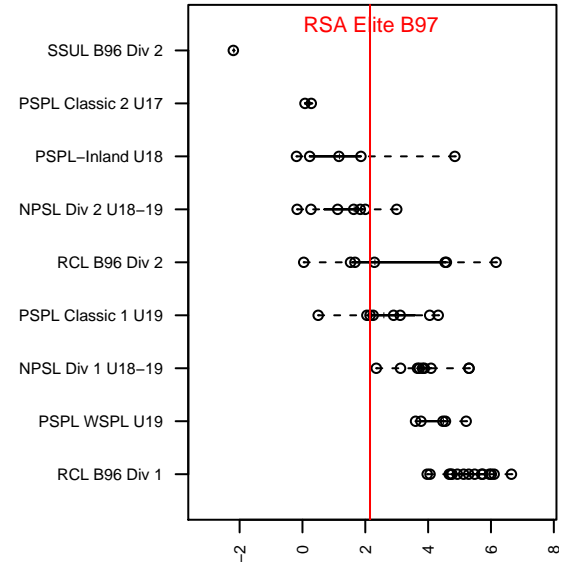

RSA Elite B97

RSA Elite
 Puyallup, WA
 B97 total strength=1465
 attack=14.45 defense=6.93
 fall league = PSPL Classic 1 U19
 notes= Heather 2013; Hanson 2014-5

alt names used:
 RAINIER SOCCER ALLIANCE ELITE (WA)
 RSA Elite B97 Hanson
 RAINIER SOCCER ALLIANCE RSA ELITE B97
 RSA Elite B97 Hanson

**attack and defense variance (black dot)
relative to other teams
and top 10 in region**

**attack and defense rating
relative to others at age
and all opponents in last 13 months**

Performance relative to 13 month average